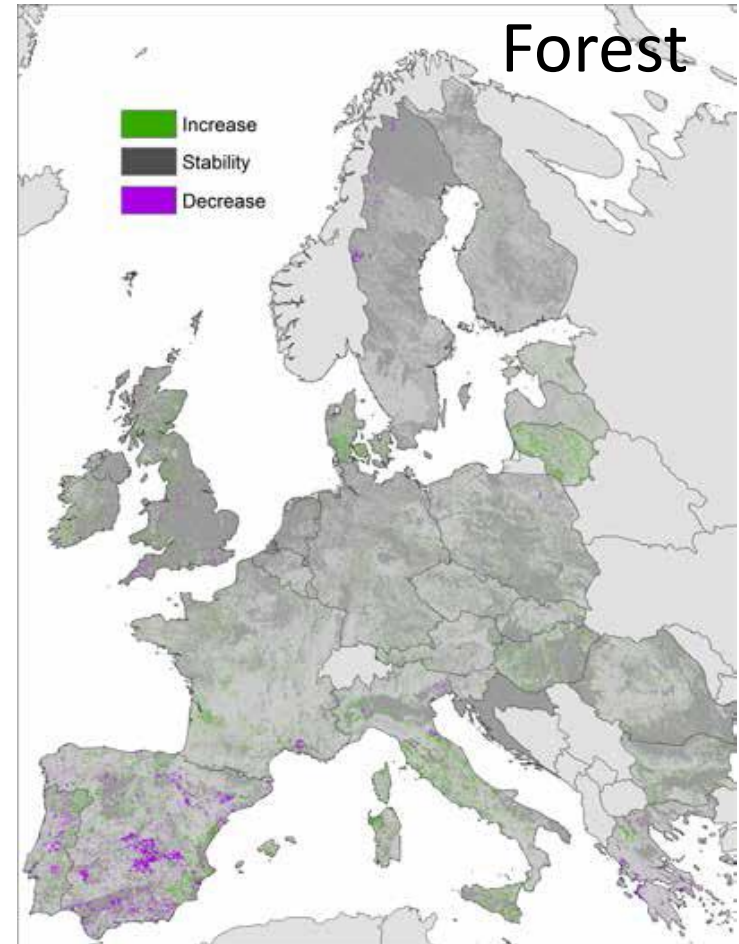

# The Volante Roadmap

Towards Sustainable Land Resource Management in Europe

# Observed land use change in Europe

1990 – 2006