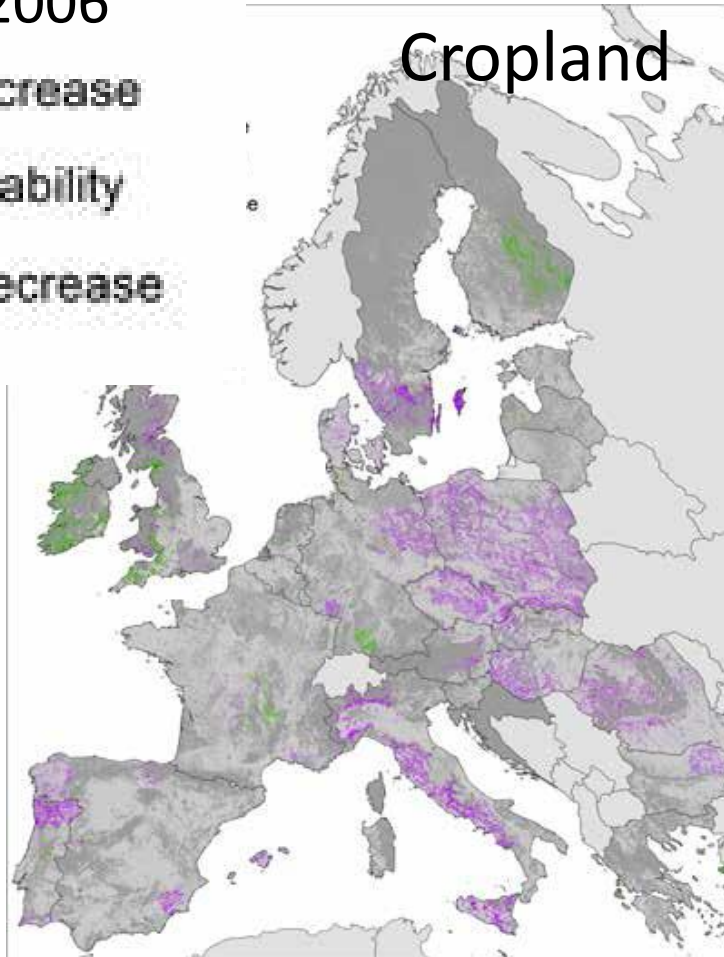

# The Volante Roadmap

Towards Sustainable Land Resource Management in Europe

# Observed land use change in Europe

1990 – 2006